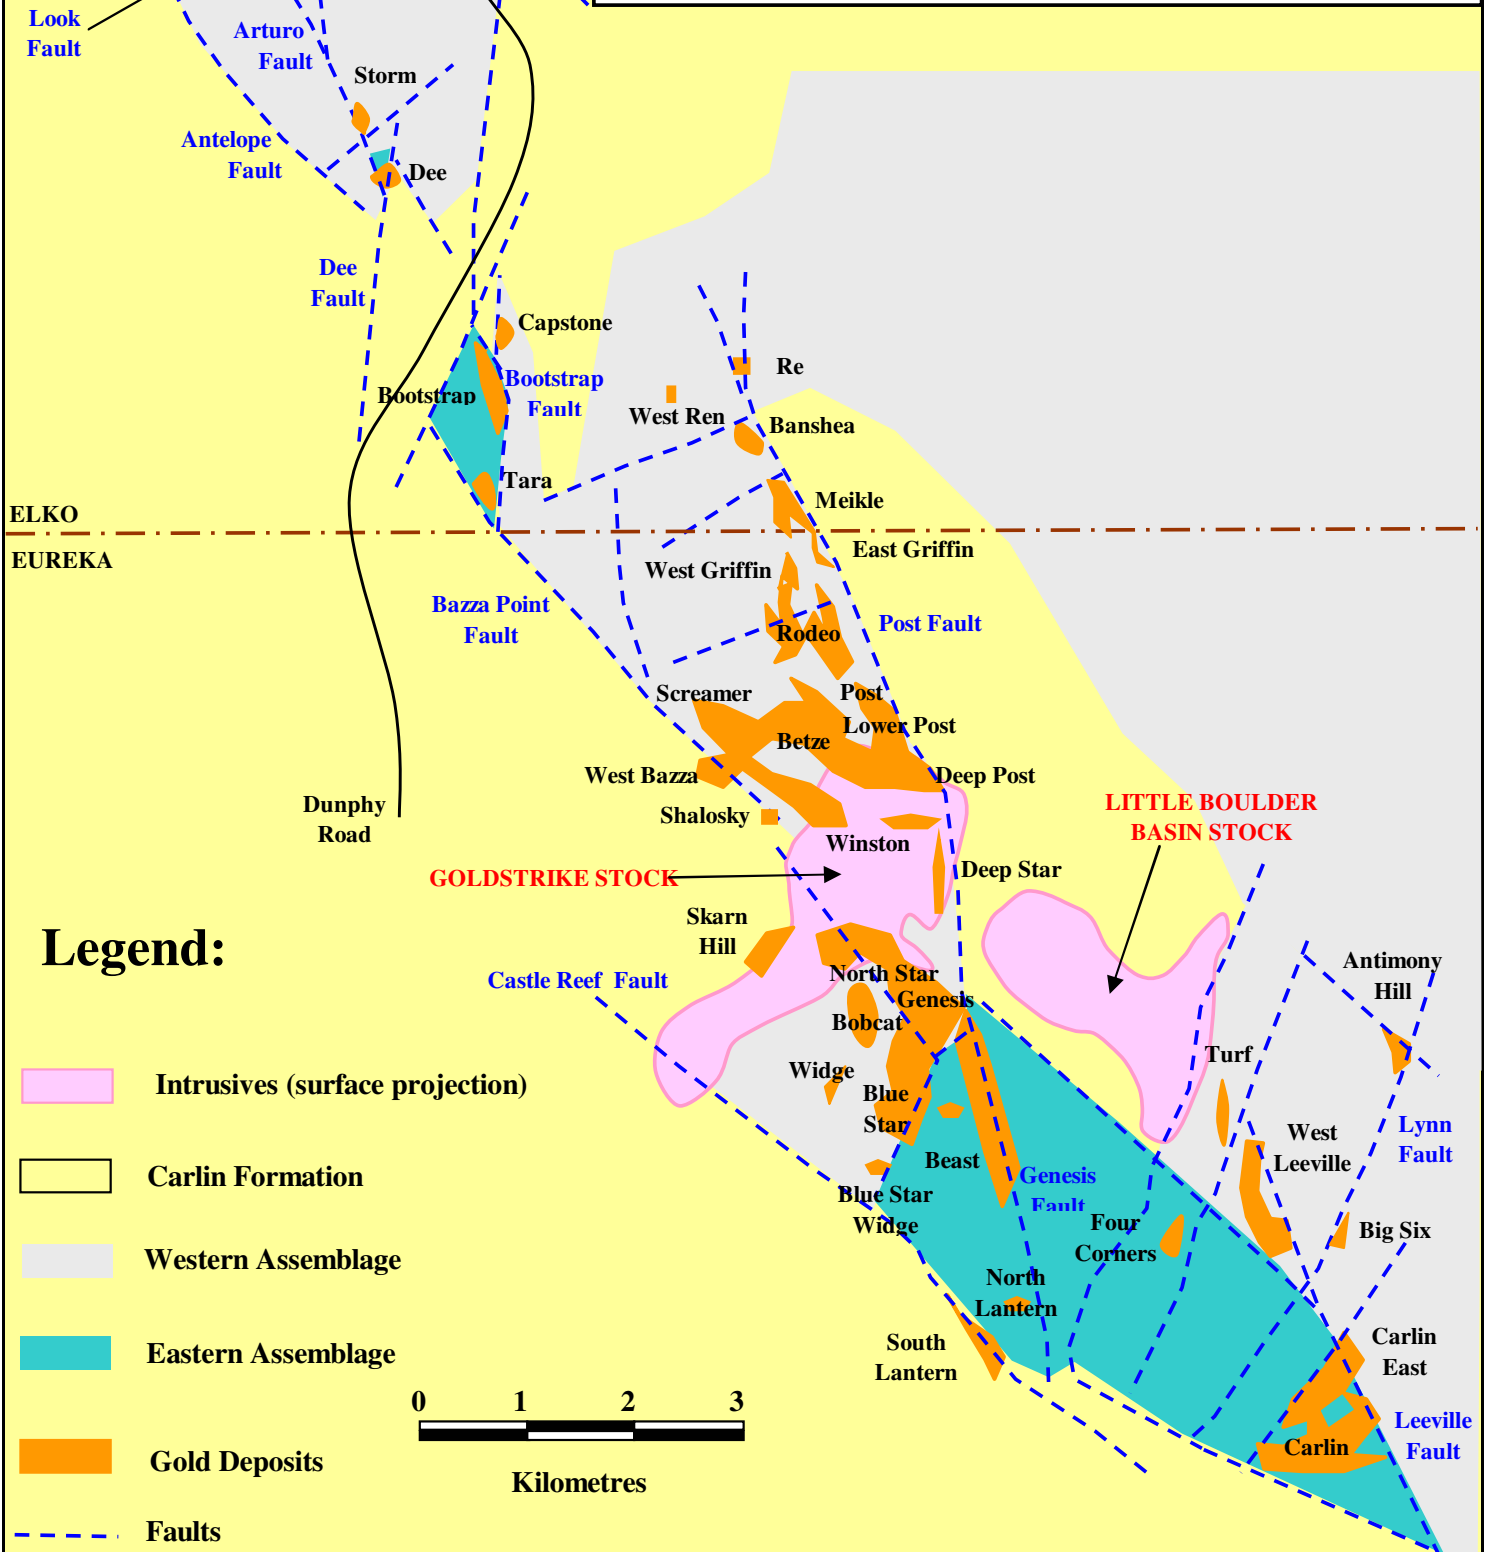

**RODEO CREEK
PROPERTY**

TRIO GOLD CORP. Claim Location and Regional Geology

Modified after V. Berger, et al, 2001

Legend:

- Intrusives (surface projection)
- Carlin Formation
- Western Assemblage
- Eastern Assemblage
- Gold Deposits
- Faults